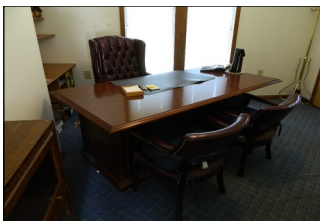

Estate AUCTION

Friday, August 25 @ 1:00 p.m.

Located: 33016 42nd Ave, Paw Paw, MI 49079

Household: Oak Dining Table with Press Back Chairs* Wing Back Fireside Chairs* Sofa* Love Seat Sleeper Pull Out* Recliner Chairs* Full Size Bed* Dressers* Roll Top Desk* Lamps* End Tables and Coffee Tables* Corner Curio Cabinet* Home Décor* Christmas Items* **Office:** Executive Desk* Leather Chairs* File Cabinets* Paper Shredder* **Collectibles:** Wood Floor Radio* Spoon Collection Wall Clock* Ammo Box* **Garage:** Workhorse 800G LX Gas Golf Cart with Canopy and Utility Box* Woods 5140 Front Deck Mower with new motor* John Deere 245 Lawn Tractor* JD Rear Attach Roto-Tiller* * Snow King Walk Behind Snow Blower* Magna Force 7 Hp 60 Gallon Tank* Lincoln 225 Stick Welder* Gas Powered Mortar Mixer* Small Portable Generator* Gas Powered Water Pump* Walk Behind Weed Eater* 25 Gallon Fuel Tank* 1000 Gallon Diesel Fuel Tank* Cement Trowel* Cement Tools* Air Roofing Nailer* Electric Chain Saw* Hand Grinder* Power Tools* Hardware Bins* Engine Hoist* Table Saw * Drill Press* Handicap Battery Scooter* Many unlisted Items * Large Estate with well cared for items.