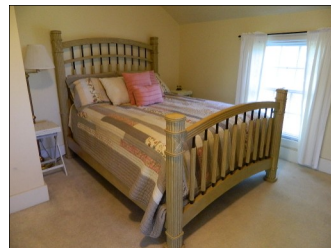

Personal Property Terms: Cash, check or Credit Cards with Proper ID All Sales are Final

BIG BEAR AUCTIONS LLC

Personal Property * Real Estate
& Appraisals
Jerry & Aimee Glassman
BigBearAuctionCompany.com
269-461-6686